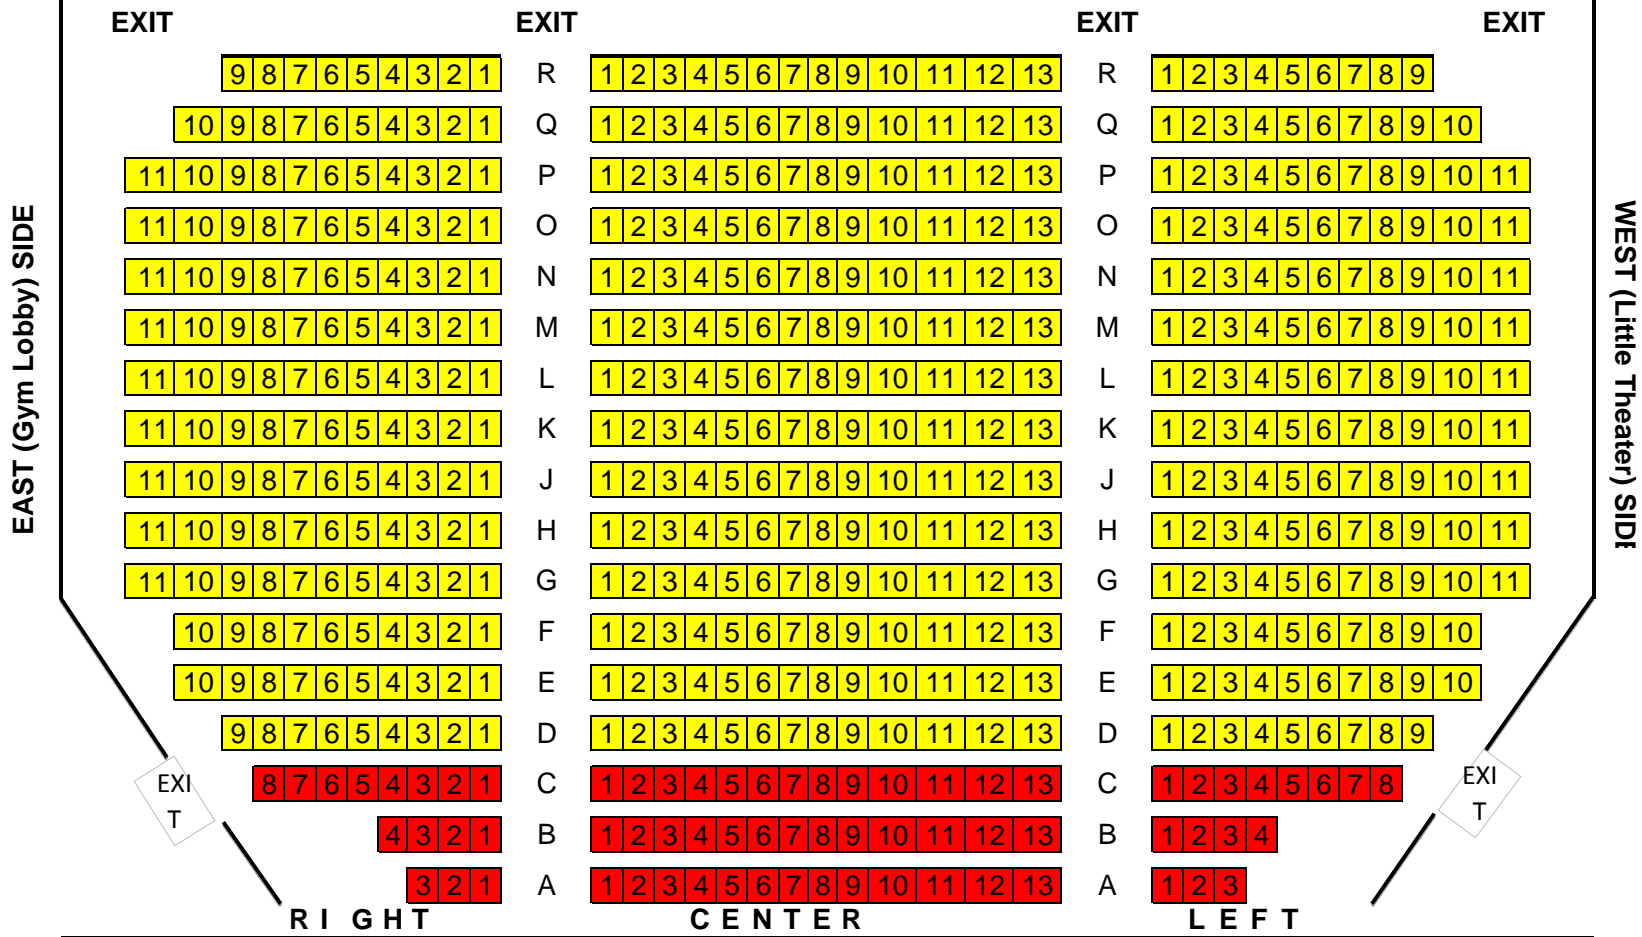

MAIN FLOOR

- \$35 Presidential Seating
- \$25 Senate Floor Seating

STAGE